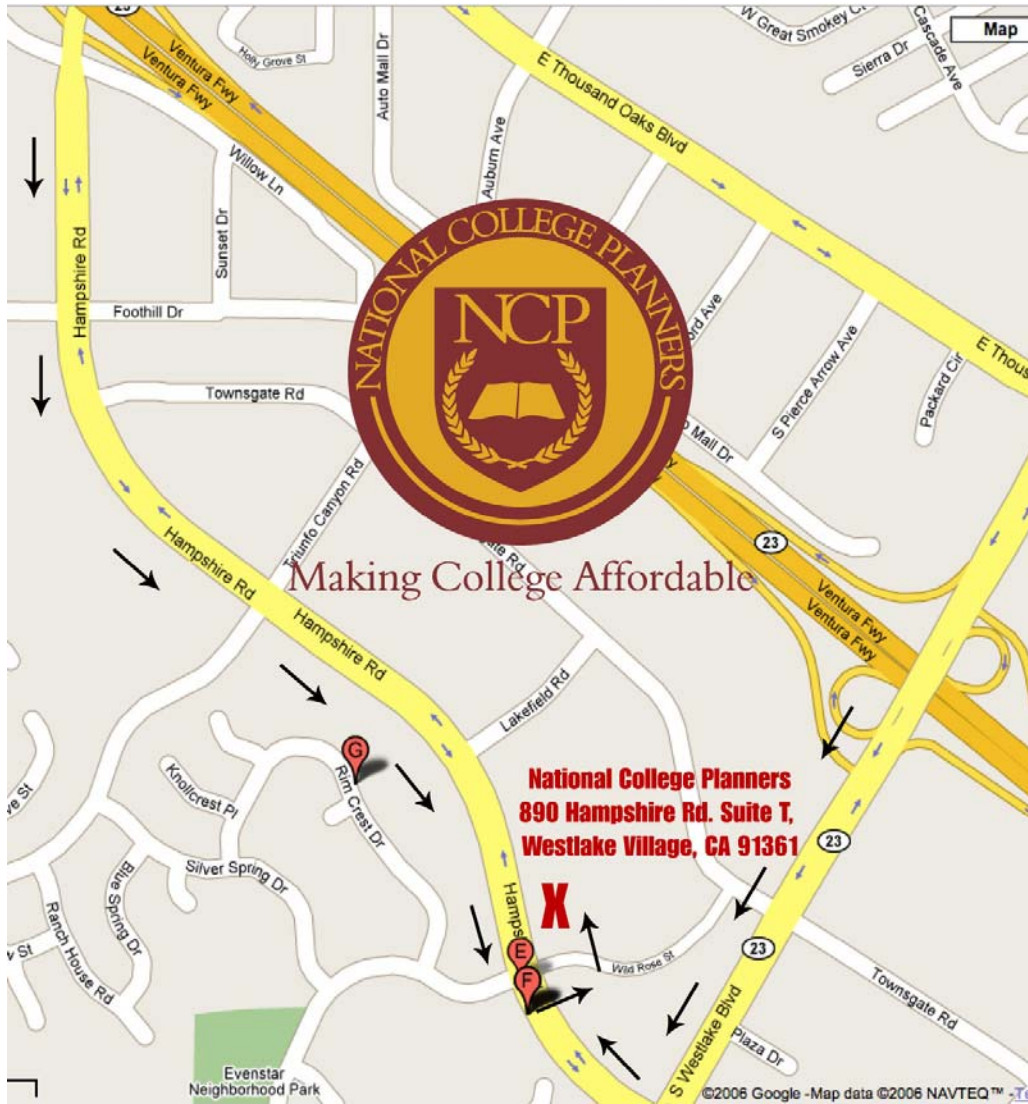

Making College Affordable

We're located at the "The Water Court Plaza"  
 890 Hampshire Suite # T, Westlake Village, Ca 91361 • 805-230-2777  
[nationalcollegeplanners@gmail.com](mailto:nationalcollegeplanners@gmail.com)

From Woodland Hills Area	From Simi Valley Area	From Camarillo Area
<p>101 Fwy North, exit Westlake Blvd. Turn <b>left</b>. Turn <b>right</b> at Hampshire Rd (signal). Turn <b>right</b> on Wild Rose St. (2<sup>nd</sup> right). <b>Left</b> in 2<sup>nd</sup> driveway (at <b>fire hydrant</b>). It's the buildings in the back. <b>Go over 2 speed bumps and park</b>. We're in the <b>2<sup>nd</sup> building on the left, 1<sup>st</sup> floor</b>. Take stairs down, <b>turn left, 1<sup>st</sup> door</b>.</p>	<p>118 Fwy West to 23 Fwy South, then 101 Fwy South (to L.A.). Exit Westlake Blvd. Turn <b>right</b>. Turn <b>right</b> at Hampshire Rd (signal). Turn <b>right</b> on Wild Rose St. (2<sup>nd</sup> right). <b>Left</b> in 2<sup>nd</sup> driveway (at <b>fire hydrant</b>). It's the buildings in the back. <b>Go over 2 speed bumps and park</b>. We're in the <b>2<sup>nd</sup> building on the left, 1<sup>st</sup> floor</b>. Take stairs down, <b>turn left, 1<sup>st</sup> door</b>.</p>	<p>101 Fwy South (to L.A.) Exit Westlake Blvd. Turn <b>right</b>. Turn <b>right</b> at Hampshire Rd (signal). Turn <b>right</b> on Wild Rose St. (2<sup>nd</sup> right). <b>Left</b> in 2<sup>nd</sup> driveway (at <b>fire hydrant</b>). It's the buildings in the back. <b>Go over 2 speed bumps and park</b>. We're in the <b>2<sup>nd</sup> building on the left, 1<sup>st</sup> floor</b>. Take stairs down, <b>turn left, 1<sup>st</sup> door</b>.</p>