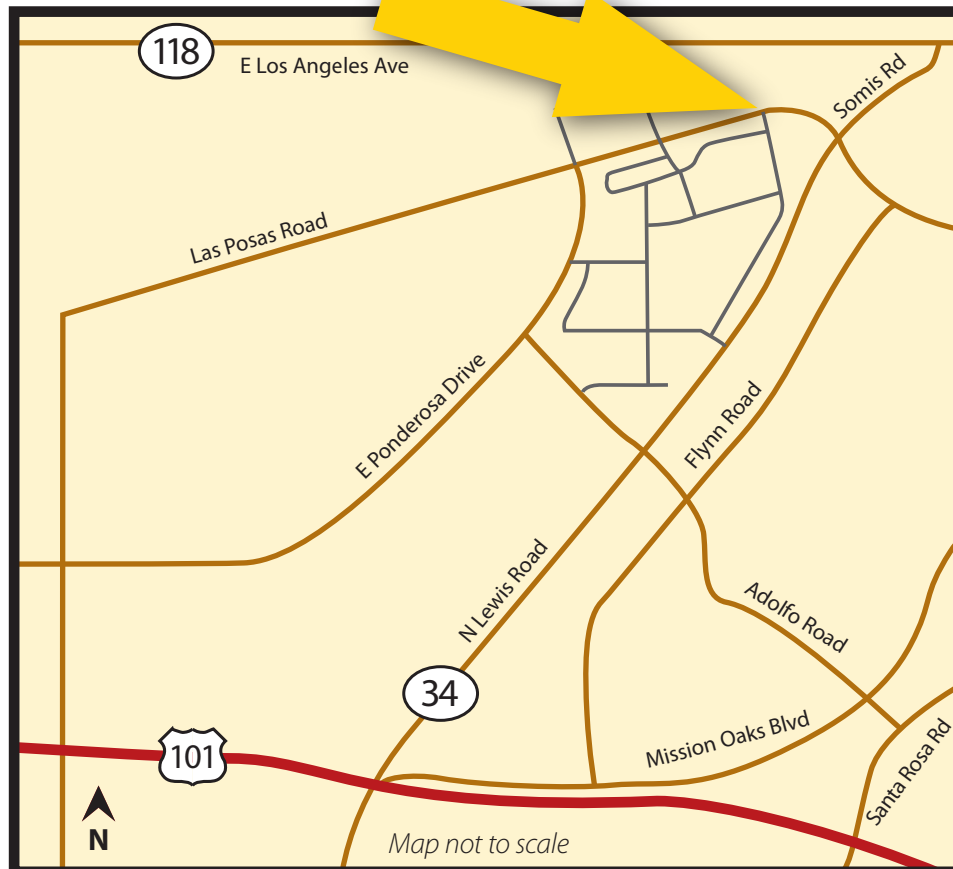

## From Santa Barbara/Ventura

Take US 101 South  
Take Exit 53B toward  
CA 34/Lewis Rd  
Turn Left onto E Ventura Blvd  
Turn Left onto Lewis Road  
Turn Left onto Las Posas Rd

## From Oxnard

Take CA 34/E 5th St East  
Turn Left onto S Lewis Rd  
Turn Left onto Las Posas Rd

## From Thousand Oaks/ Woodland Hills/ Southern San Fernando Valley

Take US 101 North  
Take Exit 53A  
to merge onto Flynn Rd  
Turn Right onto Lewis Rd  
Turn Left onto Las Posas Rd

## From Simi Valley/Moorpark/ Northern San Fernando Valley

Take CA 118 West  
Take Exit 18B for CA 118 West/  
E Los Angeles Ave  
Turn Right onto CA 118 West/  
E Los Angeles Ave  
Turn Left onto CA 34/Somis Rd  
Turn Right onto Las Posas Rd