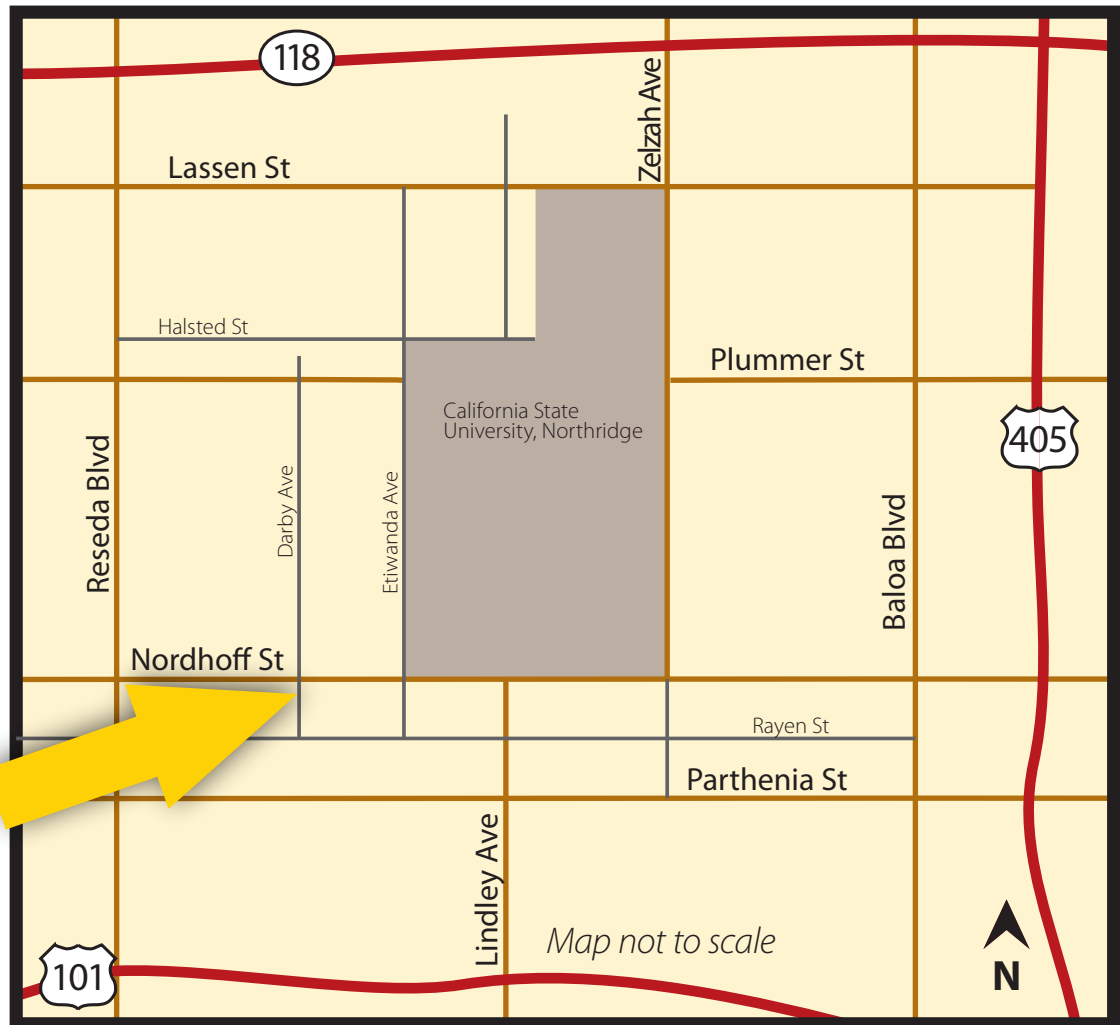

Workshop Directions

Making College Affordable

Northridge Library
9051 Darby Avenue,
Northridge, CA 91324

From Ventura/ Oxnard/Camarillo/

Take US 101 South
Merge onto CA 23 North
Continue onto CA 118 East
Take Exit 38 for Reseda Blvd
Turn Right at Reseda Blvd
Turn Left at Nordhoff Street
Turn Right on Darby Ave

From Thousand Oaks/ Simi Valley/Moorpark

Take CA 23 North
Continue onto CA 118 East
Take Exit 38 for Reseda Blvd
Turn Right at Reseda Blvd
Turn Left at Nordhoff Street
Turn Right on Darby Ave

From Southern San Fernando Valley

Take Reseda Blvd North
Turn Right at Nordhoff St
Turn Right on Darby Ave

From Burbank/Glendale/ Pasadena/East

Take CA 134 West
Continue onto US 101 North
Take Interstate 405 North
Take Nordhoff Street Exit
Turn Left at Nordhoff Street
Turn Left at Darby Ave

From Sherman Oaks/ West Los Angeles

Take Interstate 405 North
Take Nordhoff Street Exit
Turn Left at Nordhoff Street
Turn Left at Darby Ave

From Santa Clarita/North

Take Interstate 5 South
Take Interstate 405 South
Take Nordhoff Street Exit
Turn Right at Nordhoff Street
Turn Left at Darby Ave

National College Planners, Inc.

890 Hampshire Rd., Suite T, Westlake Village, CA 91361 • Phone: 805.230.2777 • Fax: 805.230.2999 • www.nationalcollegeplanners.com