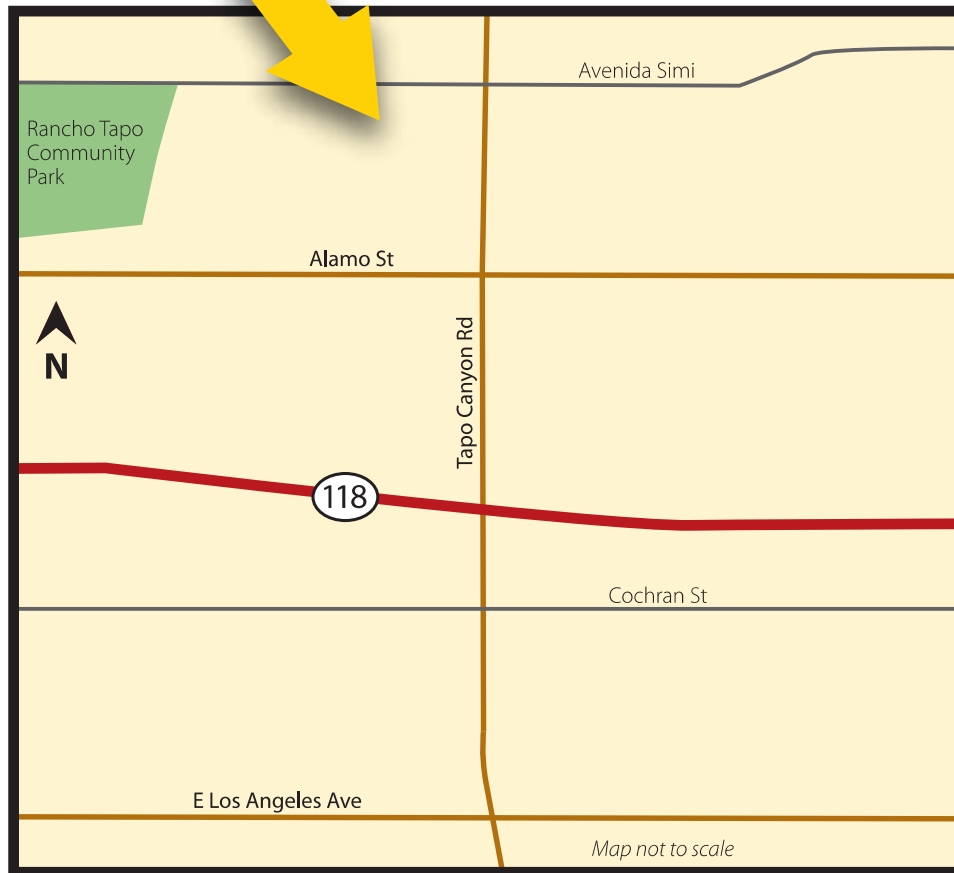

# Workshop Directions

Making College Affordable

**Simi Valley Senior Center**  
3900 Avenida Simi, Simi Valley, CA 93063

## **From Ventura/ Oxnard/Camarillo**

Take US 101 South  
*toward Los Angeles*  
Merge onto CA 23 North  
*toward Fillmore*  
Continue onto CA 118 East  
Exit Tapo Canyon Road  
*Exit 27*  
Turn Left at Tapo Canyon Rd  
Turn Left at Avenida Simi  
*Destination on your left*

## **From Thousand Oaks/ Moorpark**

Take CA 23 North  
*toward Fillmore*  
Continue onto CA 118 East  
Exit Tapo Canyon Road  
*Exit 27*  
Turn Left at Tapo Canyon Rd  
Turn Left at Avenida Simi  
*Destination on your left*

## **From Northridge/ San Fernando Valley**

Take CA 118 West  
Exit Tapo Canyon Road  
Turn Right at Tapo Canyon Rd  
Turn Left at Avenida Simi  
*Destination on your left*